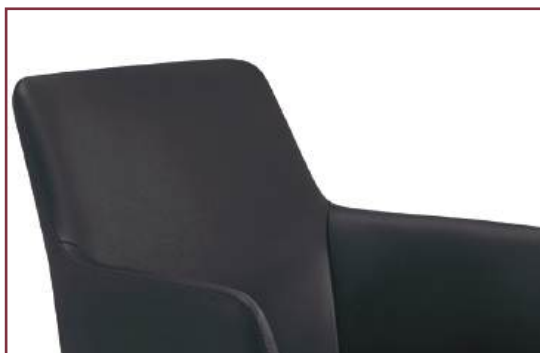

Черный

Бежевый

Ivo
B2416

Регулировки:

Кресла Премиум-класса

Ключевые
особенности:

A modern, white office chair with a ribbed backrest and chrome base is positioned in the center of the frame. The chair is set against a blurred background of a city street at night, with various lights and buildings visible. The overall scene is dimly lit, with the chair being the primary focus.